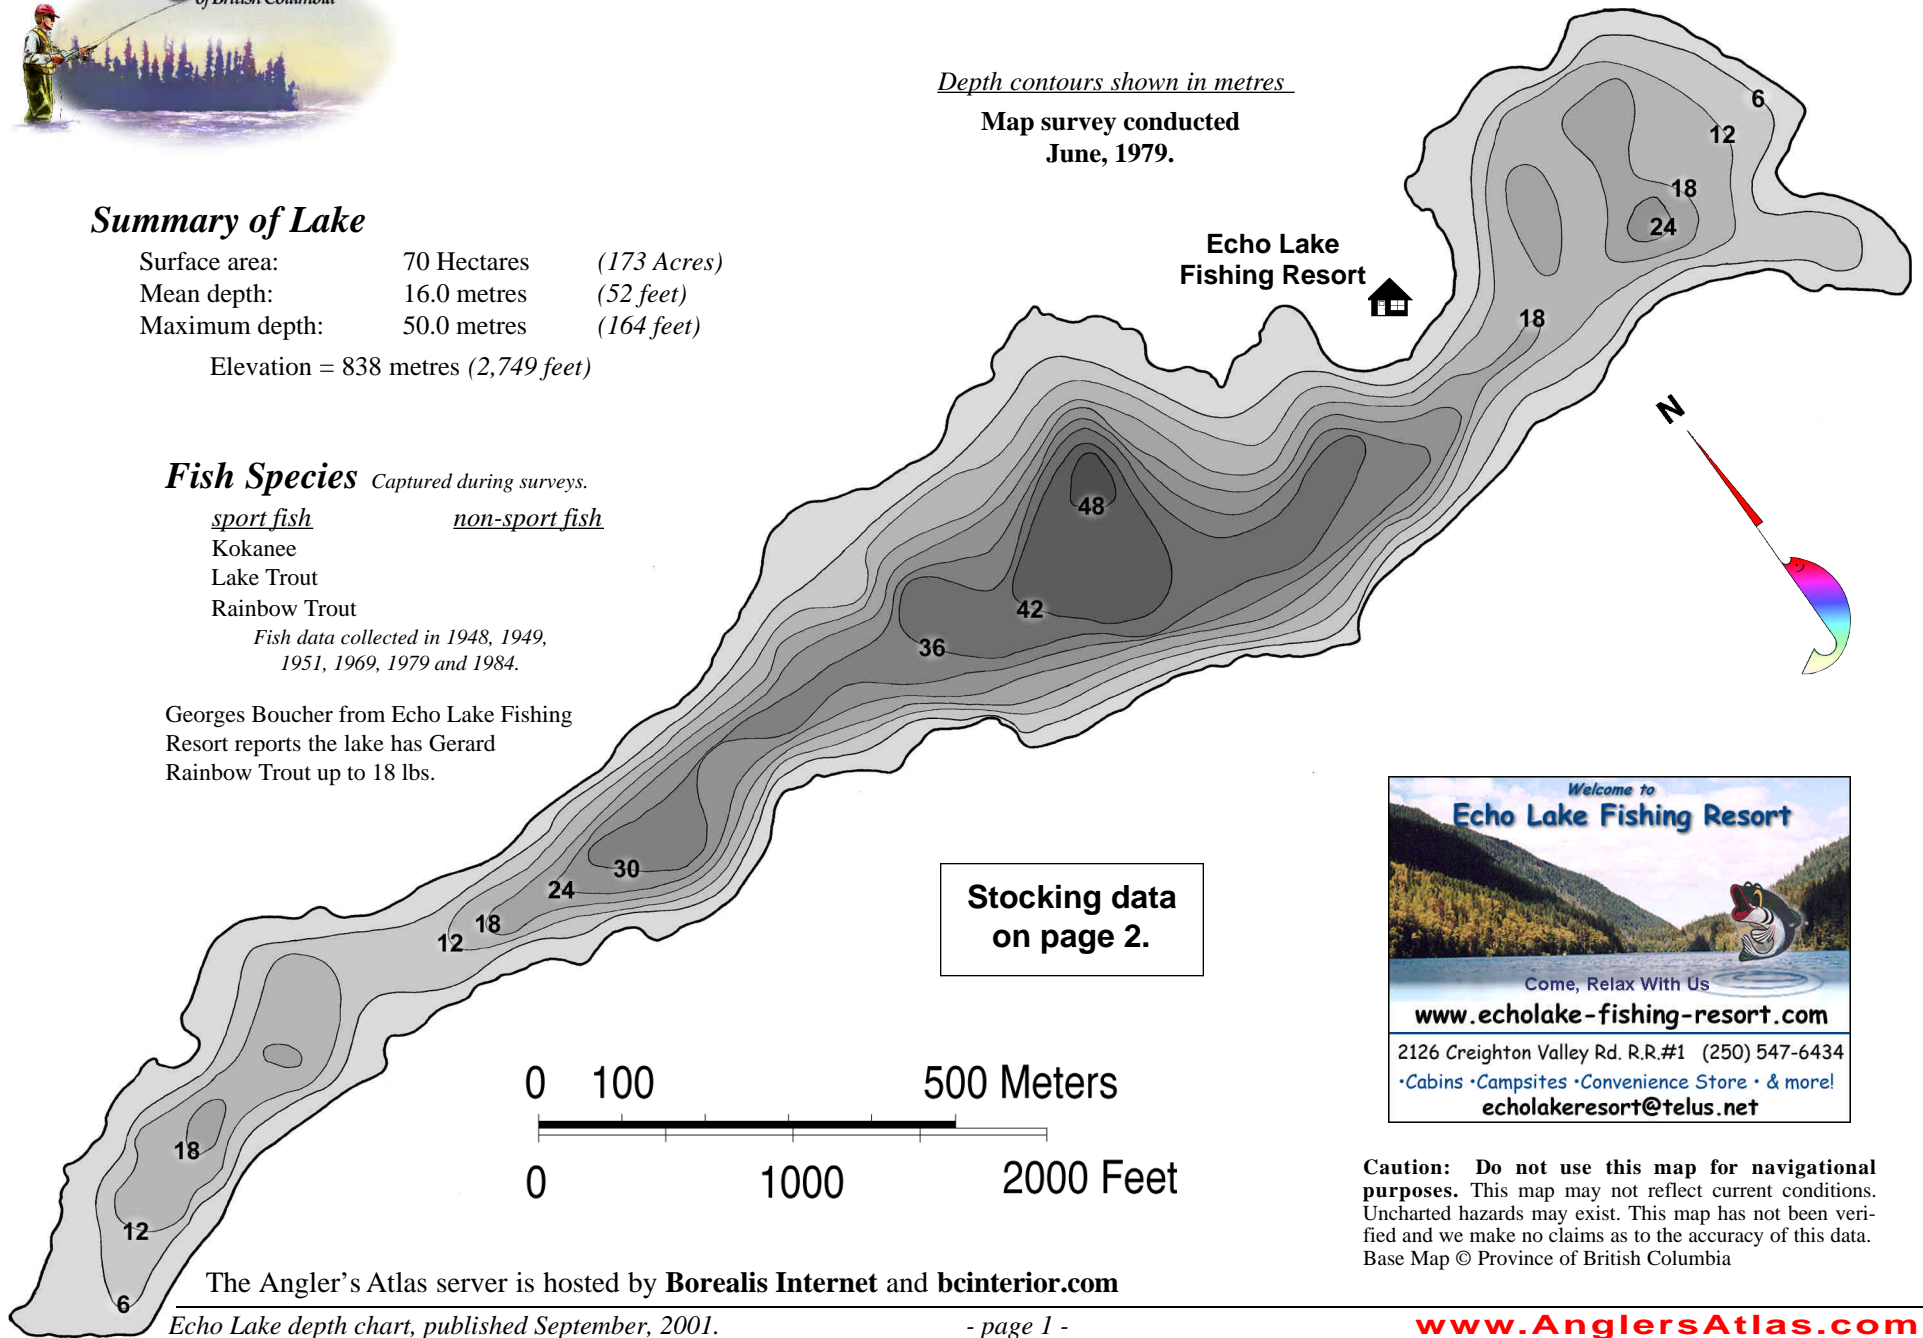

Summary of Lake

Surface area: 70 Hectares (173 Acres)
 Mean depth: 16.0 metres (52 feet)
 Maximum depth: 50.0 metres (164 feet)
 Elevation = 838 metres (2,749 feet)

Fish Species Captured during surveys.

sport fish non-sport fish

Kokanee
 Lake Trout
 Rainbow Trout

*Fish data collected in 1948, 1949,
 1951, 1969, 1979 and 1984.*

Georges Boucher from Echo Lake Fishing Resort reports the lake has Gerard Rainbow Trout up to 18 lbs.

Depth contours shown in metres

Map survey conducted
 June, 1979.

Echo Lake
 Fishing Resort

Welcome to
Echo Lake Fishing Resort

Come, Relax With Us
www.echolake-fishing-resort.com
 2126 Creighton Valley Rd. R.R.#1 (250) 547-6434
 •Cabins •Campsites •Convenience Store • & more!
echolakeresort@telus.net

Caution: Do not use this map for navigational purposes. This map may not reflect current conditions. Uncharted hazards may exist. This map has not been verified and we make no claims as to the accuracy of this data. Base Map © Province of British Columbia